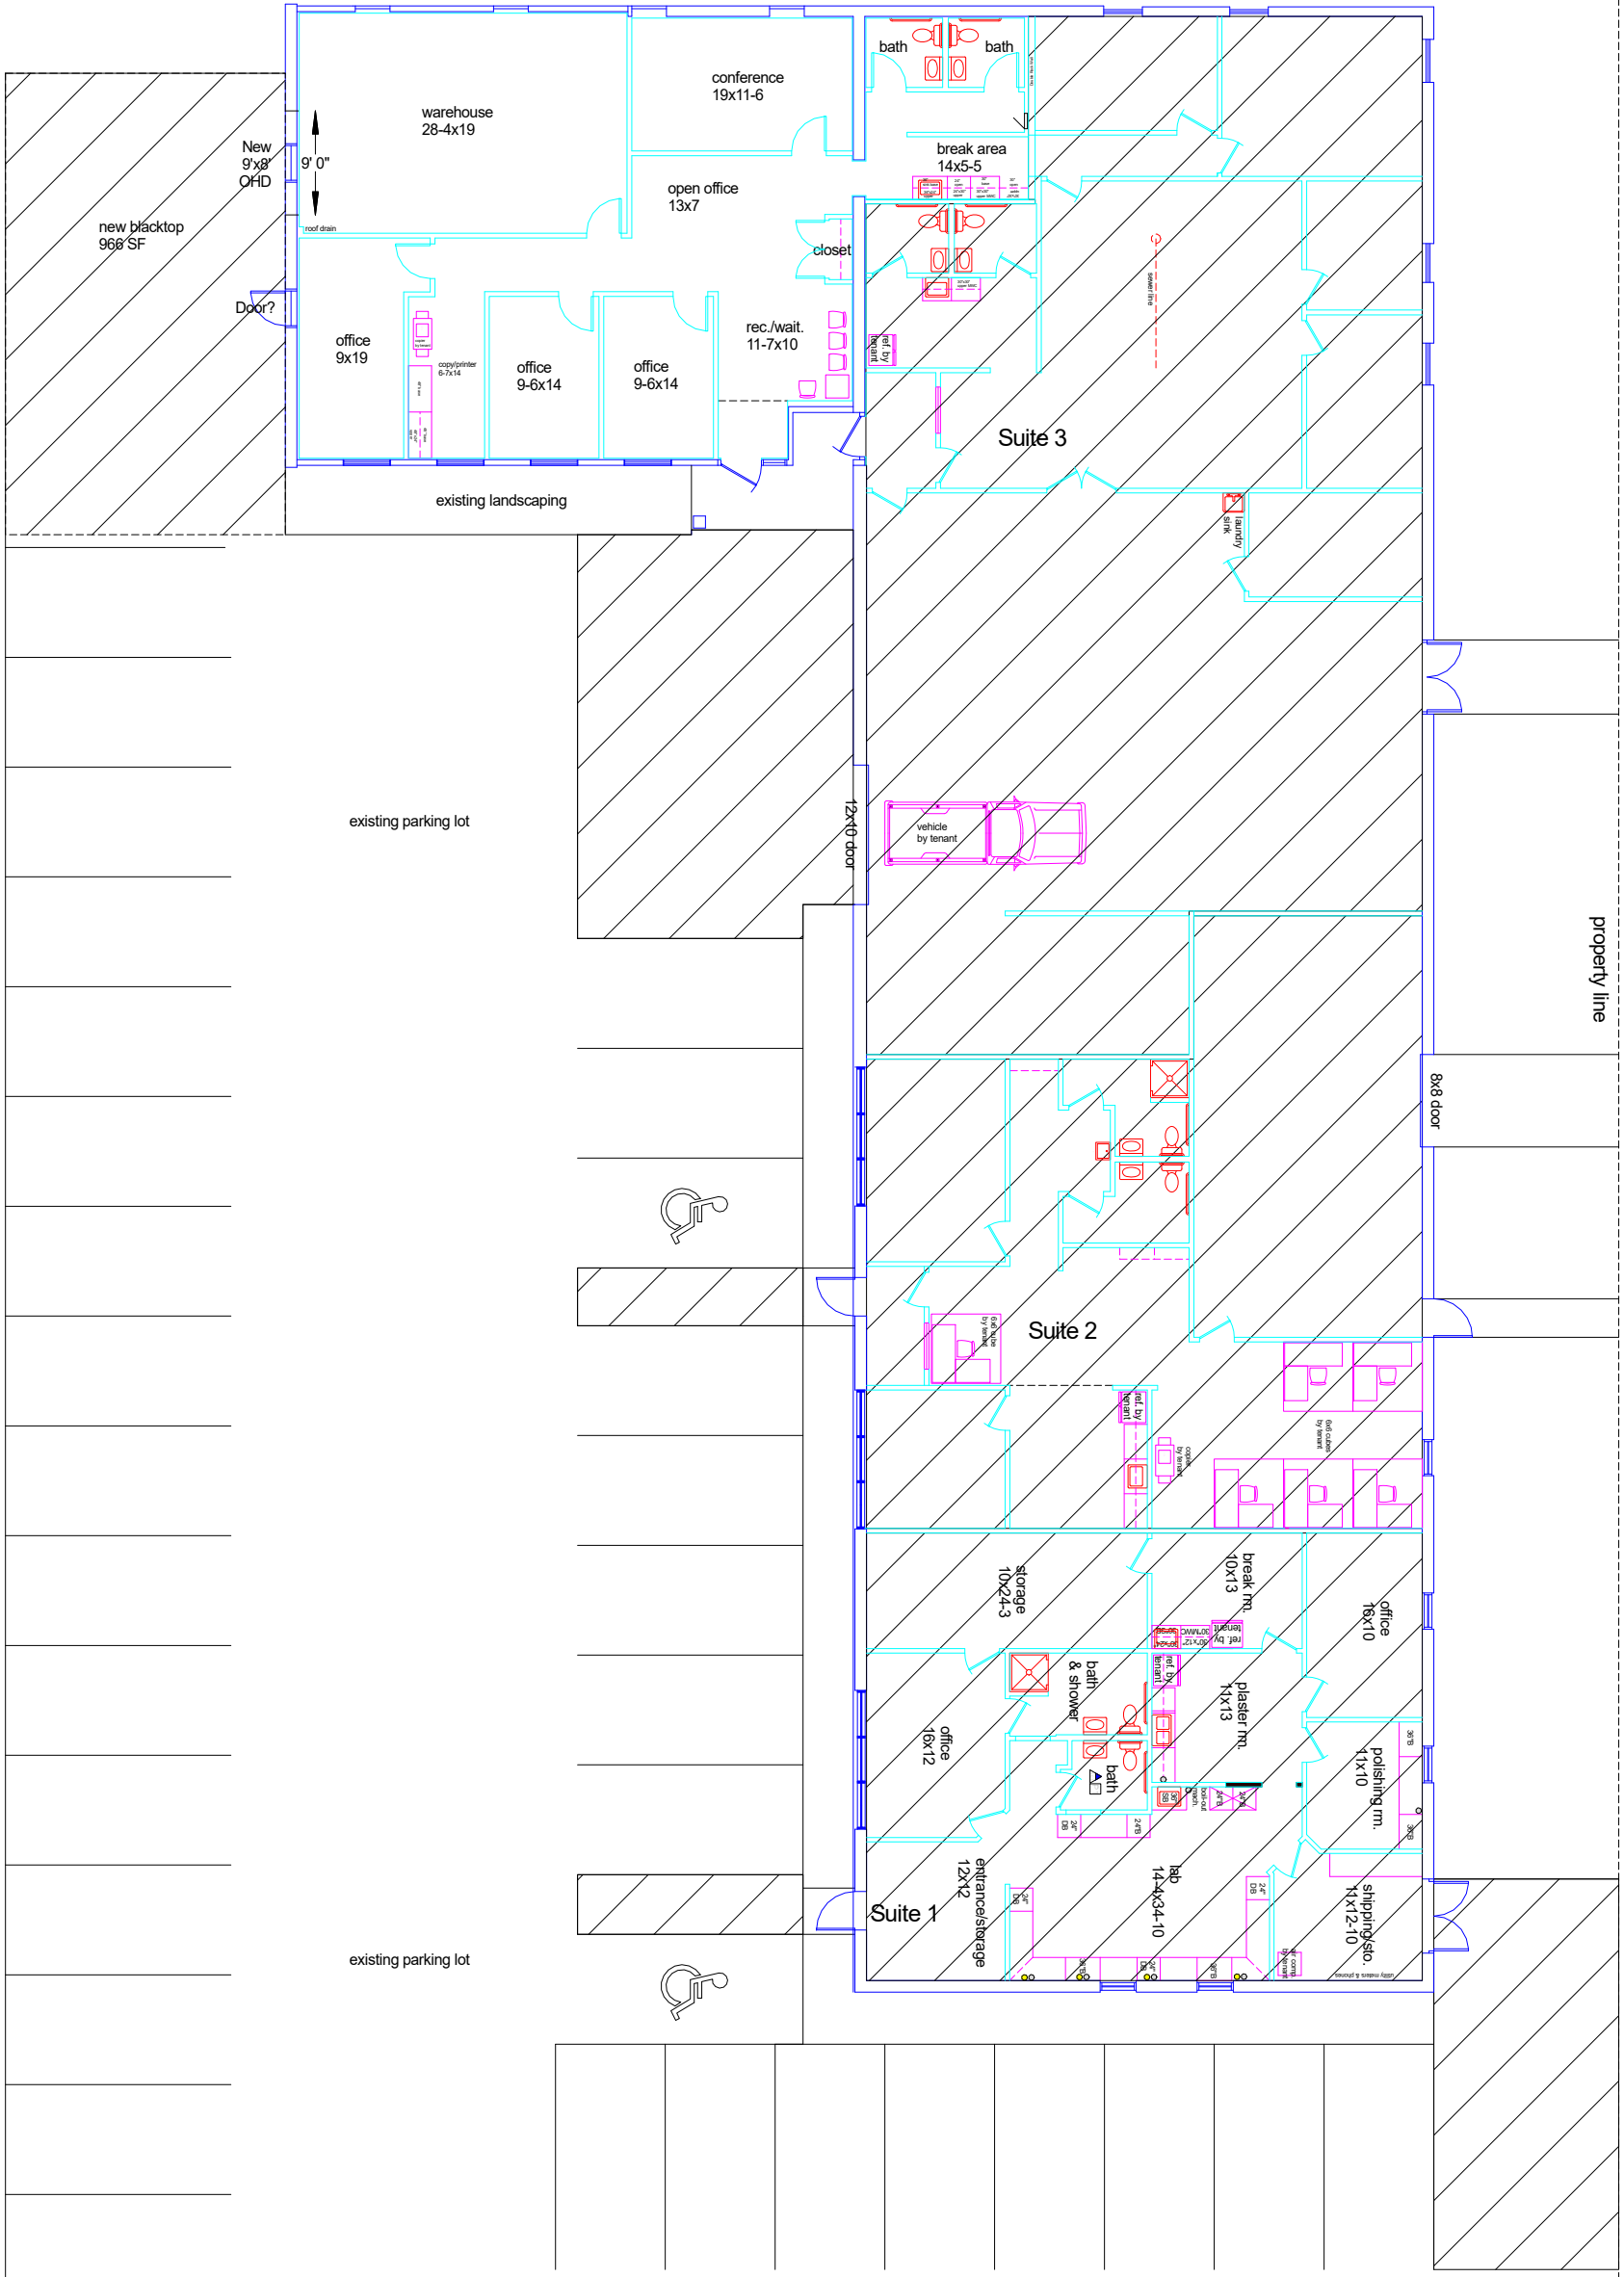

BLDG # H-14	
DRAWING DATE: 5/28/25	
DRAWN BY: SJR	5 Adler Drive E. Syracuse, NY 13057
SCALE: 3/32"=1'	

Suite 4
2,200 SF

dumpster pad

existing parking lot

Adler Drive