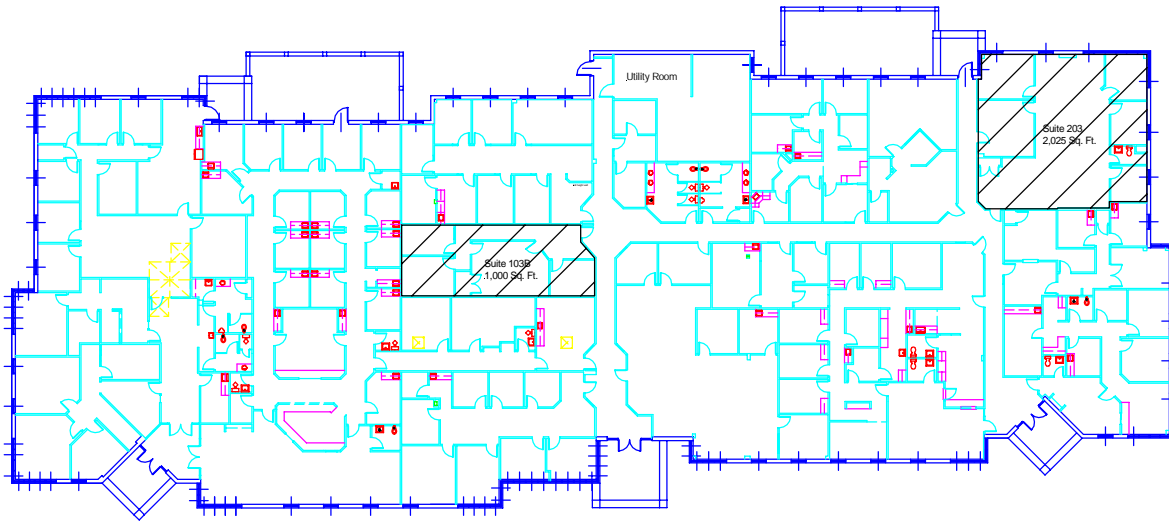

**FOR LEASE**

**6700 KIRKVILLE RD., E. SYR.**

- Office/Medical Suites for Lease
- 1,000 & 2,025 Sq. Ft. Suites Available
- Located just off I-481, Exit 5
- Class B+ Finishes

6724 Thompson Road • Syracuse, NY 13211